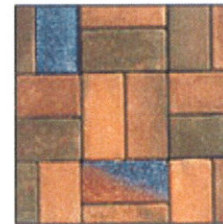

LondonPavers

Choose from Four Natural Colors and Five Blends

Tan

Brown

Red

Charcoal

Granite Blend

River Rock Blend

Autumn Blend

Cranberry Blend

Bluff Blend

Bullet Edgers

Choose from Six Natural Colors and Two Blends

Tan

Brown

Gray