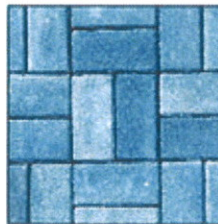

LondonPavers

Choose from Four Natural Colors and Five Blends

Tan

Brown

Red

Charcoal

Granite Blend

River Rock Blend

Autumn Blend

Cranberry Blend

Bluff Blend

Bullet Edgers

Choose from Six Natural Colors and Two Blends

Tan

Brown

Gray