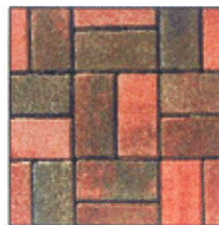

LondonPavers

Choose from Four Natural Colors and Five Blends

Tan

Brown

Red

Charcoal

Granite Blend

River Rock Blend

Autumn Blend

Cranberry Blend

Bluff Blend

Bullet Edgers

Choose from Six Natural Colors and Two Blends

Tan

Brown

Gray