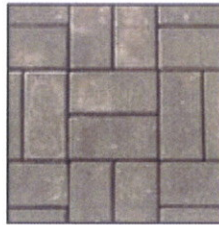

LondonPavers

Choose from Four Natural Colors and Five Blends

Tan

Brown

Red

Charcoal

Granite Blend

River Rock Blend

Autumn Blend

Cranberry Blend

Bluff Blend

Bullet Edgers

Choose from Six Natural Colors and Two Blends

Tan

Brown

Gray