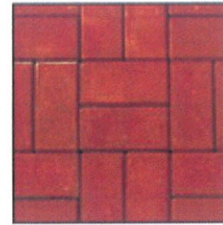

LondonPavers

Choose from Four Natural Colors and Five Blends

Tan

Brown

Red

Charcoal

Granite Blend

River Rock Blend

Autumn Blend

Cranberry Blend

Bluff Blend

Bullet Edgers

Choose from Six Natural Colors and Two Blends

Tan

Brown

Gray