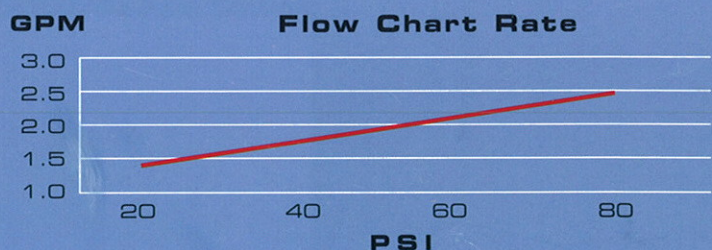

Eclipse Stainless

Solid Stainless Steel Kitchen Faucet with Pull-out Spout

Description

- Cast faucet body & spray head manufactured from type 304 stainless steel
- Ceramic disc cartridge system
- Single lever operation
- Dual function spray head (spray & aerated stream)
- Spring tensioned retractable hose
- Stainless steel soap dispenser available

Warranty

Eclipse Stainless faucets are covered by a manufacturer's limited lifetime warranty from manufacturing defects.

The Shasta Model KPS3029