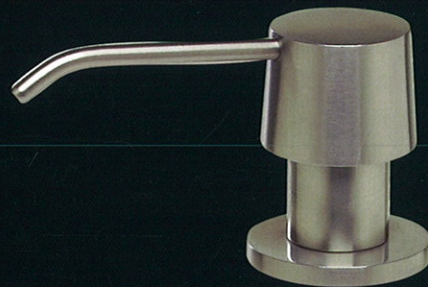

THE ATLANTIC

Stainless Steel "Gooseneck" Kitchen Faucet Model KS2930

- Solid Stainless Faucet Body
 - Ceramic Disc Cartridge
 - Swivel Spout
 - U.S. Testing
- Information Available

Available with Soap Dispenser

Eclipse Stainless

Solid Stainless Steel Gooseneck Kitchen Faucet

Description

- Cast faucet body manufactured from type 304 stainless steel
- Ceramic disc cartridge system
- Single lever operation
- Swivel spout
- Stainless steel soap dispenser available

Warranty

Eclipse Stainless faucets are covered by a manufacturer's limited lifetime warranty from manufacturing defects.

The Atlantic Model KS2930